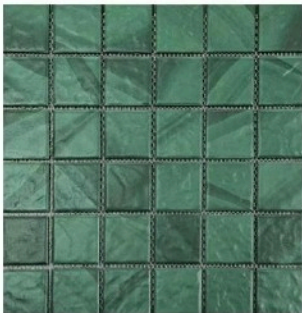

## Sukabumi Mosaic

Chip Size: 48x48mm Sheet Size: 300x300mm 22 Sheet / Carton 54 carton/Pallet

MCP650301

MCP650302

MCP650303

MCP650304

MCP650305

MCP650306