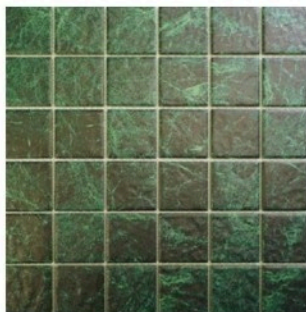

## Sukabumi Mosaic

Chip Size: 48x48mm Sheet Size: 300x300mm 22 Sheet / Carton 54 carton/Pallet

MCP650301

MCP650302

MCP650303

MCP650304

MCP650305

MCP650306